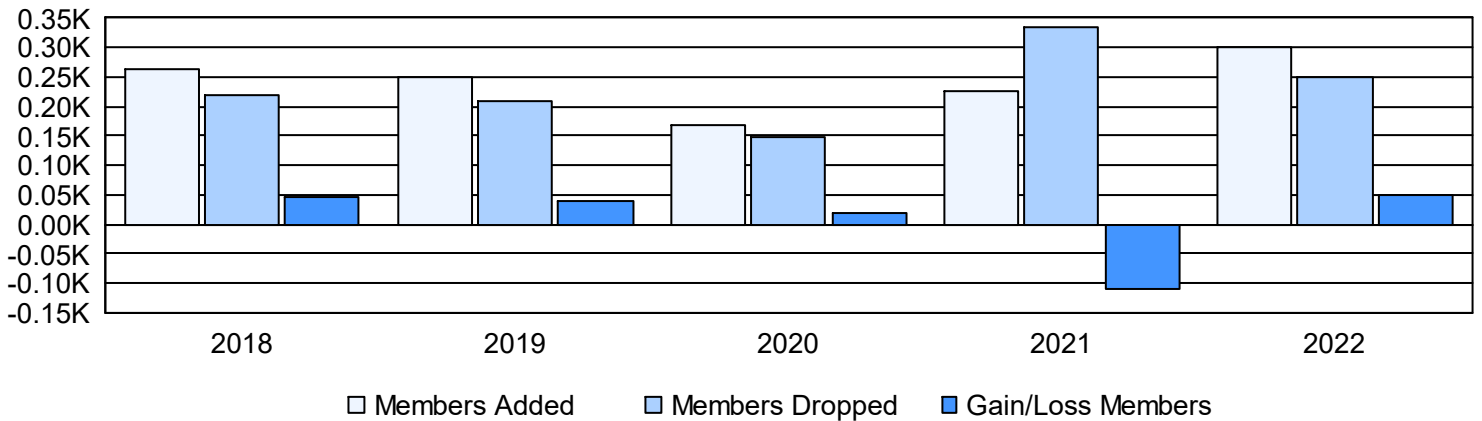

Year	New Clubs	Dropped Clubs	Gain/ Loss Clubs	New Members	Charter Members	Reinstate Members	Transfer Members	Total Member Added	Total Members Dropped	Gain/ Loss Members
2017-2018	2	0	2	188	60	12	5	265	219	46
2018-2019	1	0	1	202	32	3	13	250	210	40
2019-2020	0	0	0	146	3	7	11	167	149	18
2020-2021	2	0	2	142	63	5	16	226	335	-109
2021-2022	3	0	3	195	88	2	14	299	249	50
Average	2	0	2	175	49	6	12	241	232	9

Clubs

Members