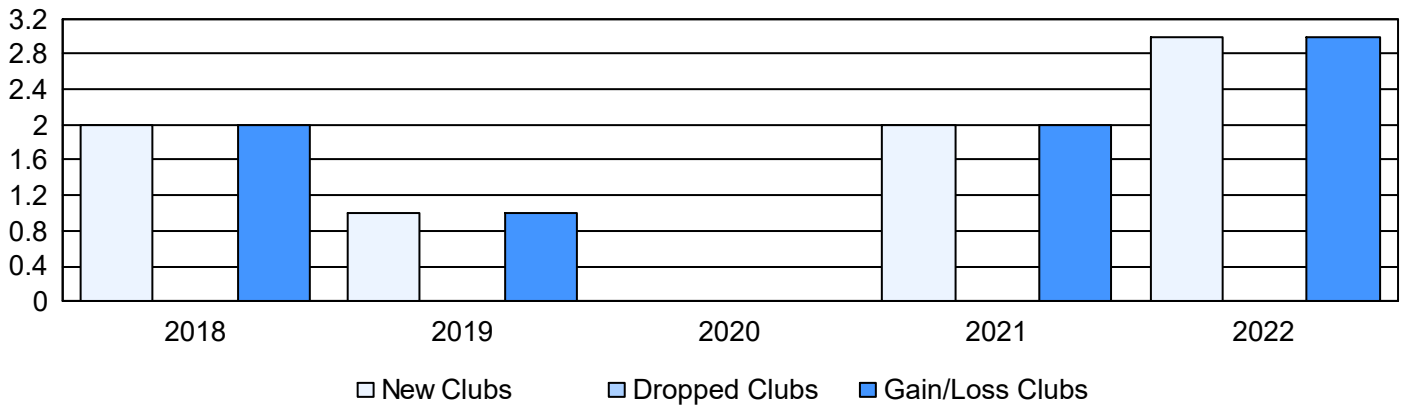

Year	New Clubs	Dropped Clubs	Gain/ Loss Clubs	New Members	Charter Members	Reinstate Members	Transfer Members	Total Member Added	Total Members Dropped	Gain/ Loss Members
2017-2018	2	0	2	188	60	12	5	265	219	46
2018-2019	1	0	1	202	32	3	13	250	210	40
2019-2020	0	0	0	146	3	7	11	167	149	18
2020-2021	2	0	2	142	63	5	16	226	335	-109
2021-2022	3	0	3	195	88	2	14	299	249	50
Average	2	0	2	175	49	6	12	241	232	9

Clubs